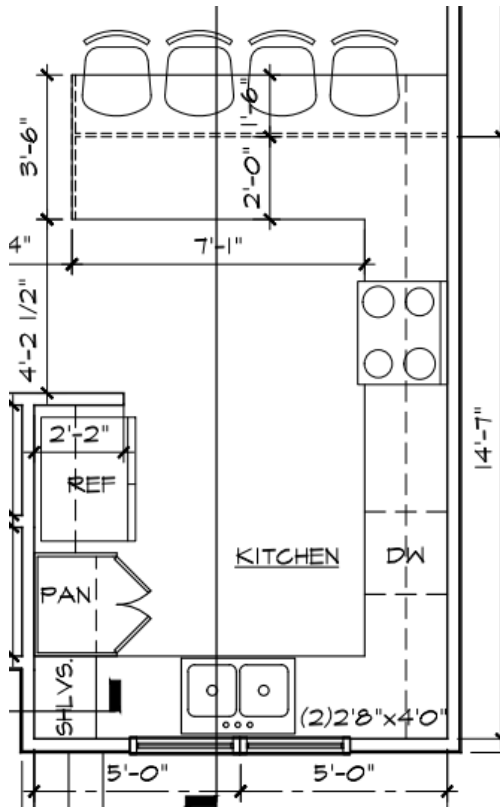

KITCHEN

UNIT TYPE A