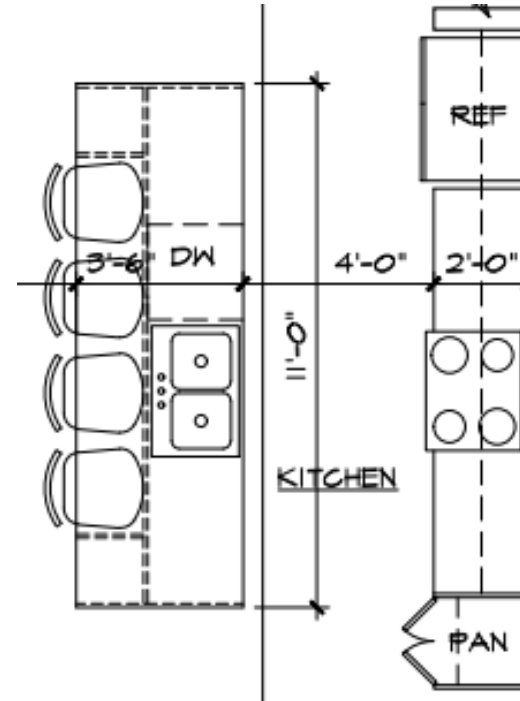

# KITCHEN

UNIT TYPE A

WHITE SHAKER CABINETS

UNDER SINK TRASH & RECYCLING PULL-OUT

SINGLE BOWL UNDERMOUNT SINK IN STAINLESS

UNIT TYPE B

- WHITE SHAKER CABINETS
- SOFT CLOSE, SLAB STYLE DOORS & DRAWERS
- UNDER SINK PULL-OUT TRASH & RECYCLING CENTER
- STAINLESS SINGLE BOWL UNDERMOUNT SINK